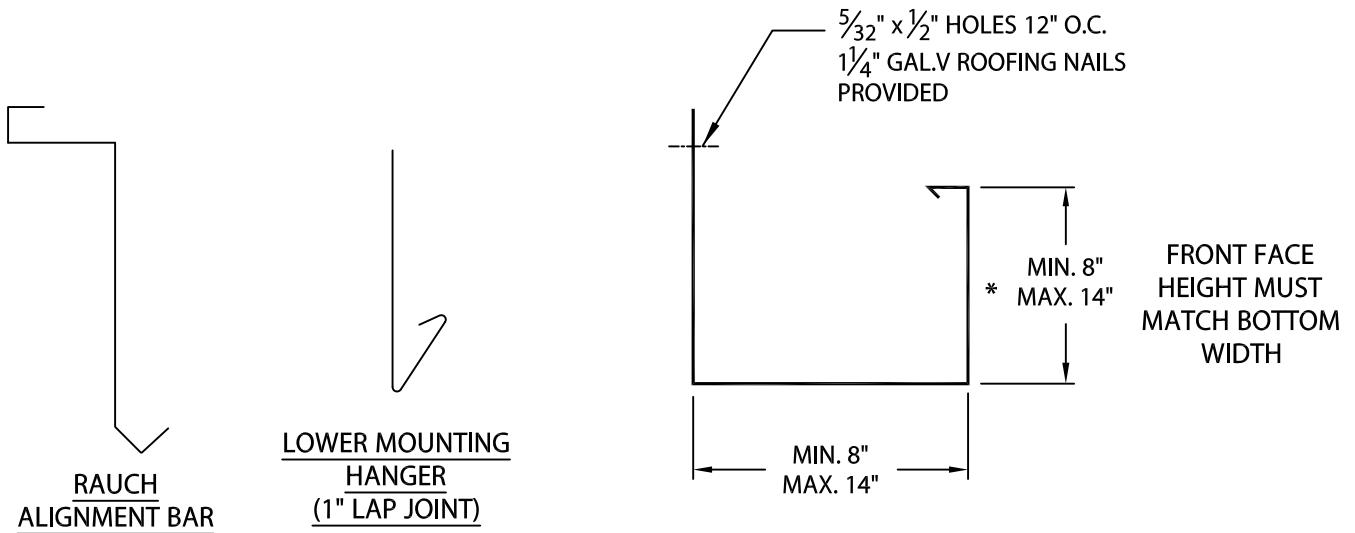

WIND RESISTANT XL GUTTER

BOX VERSION WITH GUTTER APRON

* DIMENSION MUST BE A MINIMUM 1" LESS THAN BACKER HEIGHT