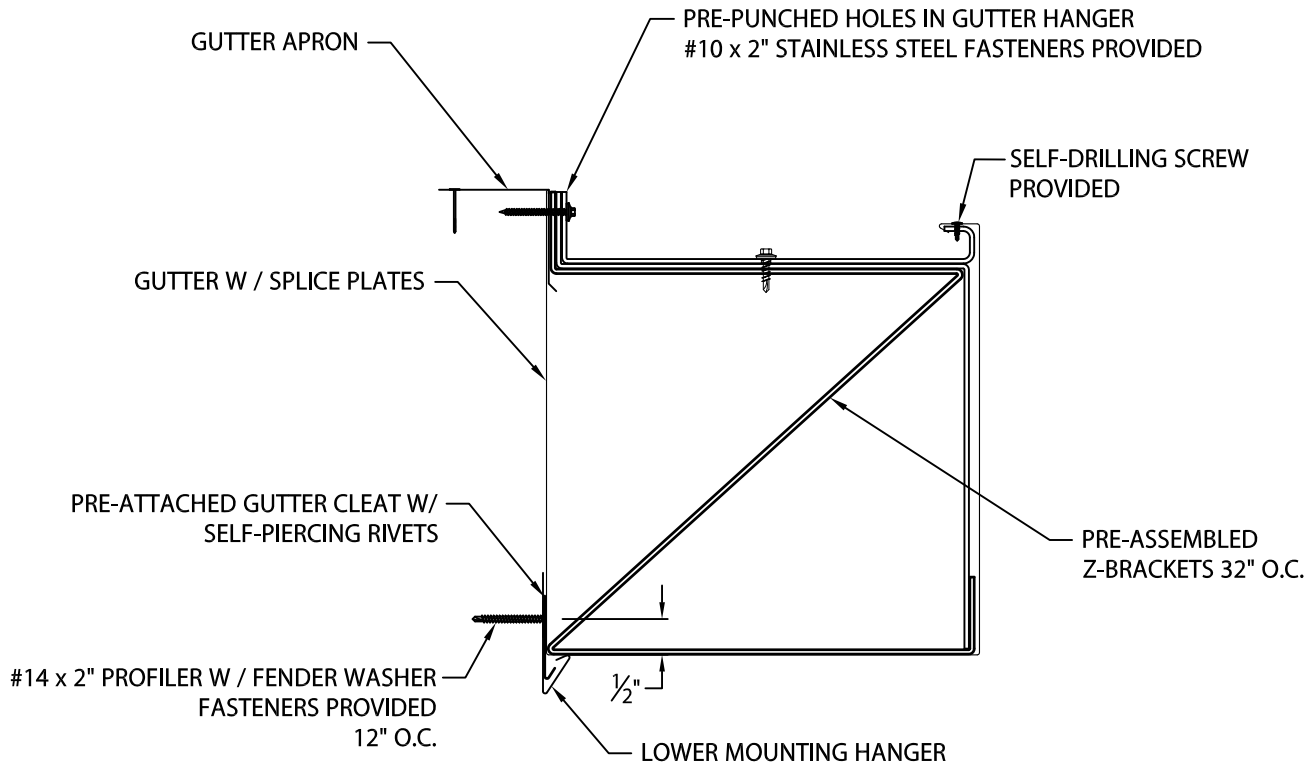

WIND RESISTANT XL GUTTER

BOX VERSION WITH GUTTER APRON

* DIMENSION MUST BE A MINIMUM 1" LESS THAN BACKER HEIGHT